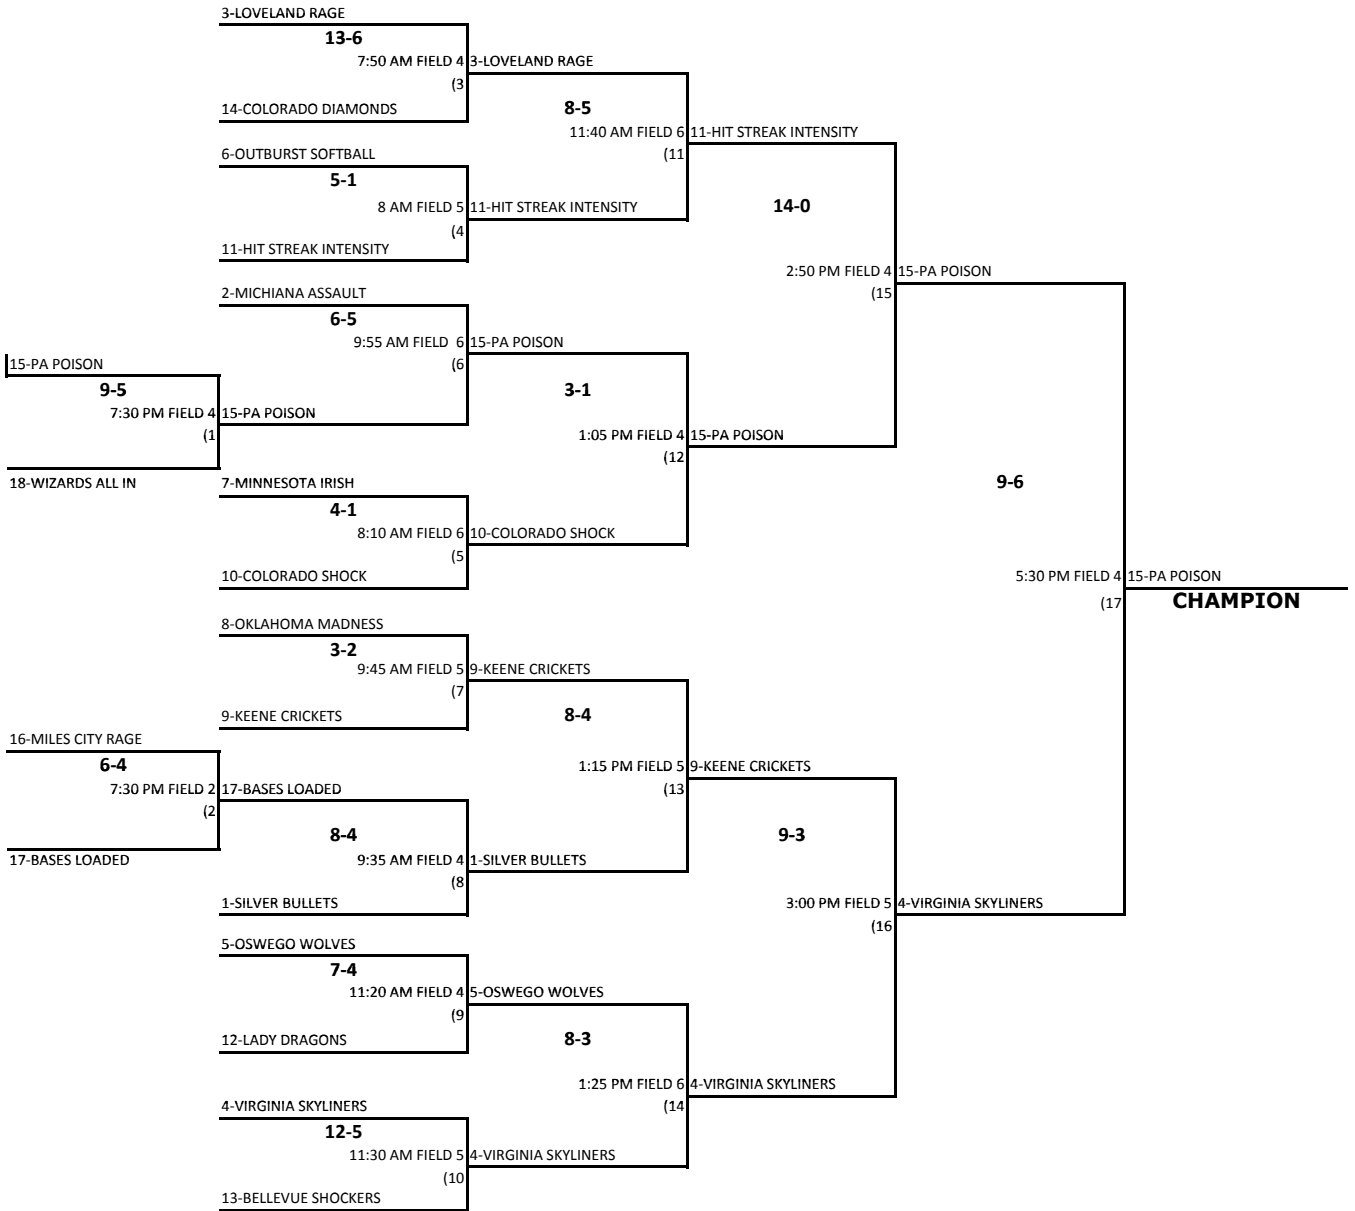

# 16U SILVER

THURSDAY

FRIDAY

FRIDAY

FRIDAY

FRIDAY

HIGHEST SEED IS HOME TEAM (WHITE)